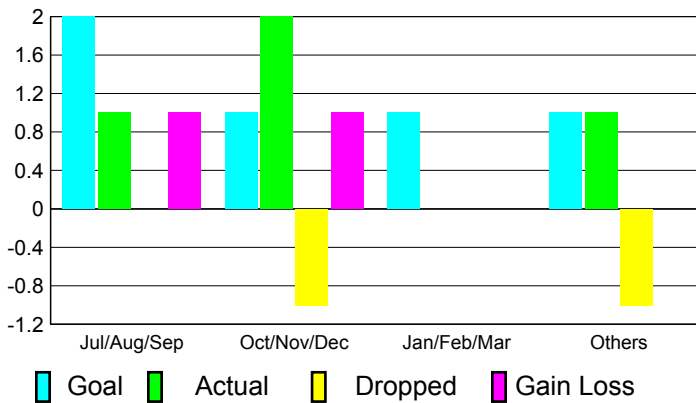

## CLUBS

**Club Results  
2010-2011**

**Clubs  
2009-2010**

Month	New Club Goal	Actual New Clubs	Actual Dropped Clubs	Gain/Loss of Clubs	Gain/Loss of Clubs
Jul/Aug/Sep	2	1	0	1	-2
Oct/Nov/Dec	1	2	-1	1	1
Jan/Feb/Mar	1	0	0	0	0
Apr/May/June	1	1	-1	0	0
<b>Totals</b>	<b>5</b>	<b>4</b>	<b>-2</b>	<b>2</b>	<b>-1</b>

### Club Results 2010-2011

Goal, New, Dropped, Gain/Loss

### Comparison of Club Gain/Loss

Current Year Compared to the Previous Year