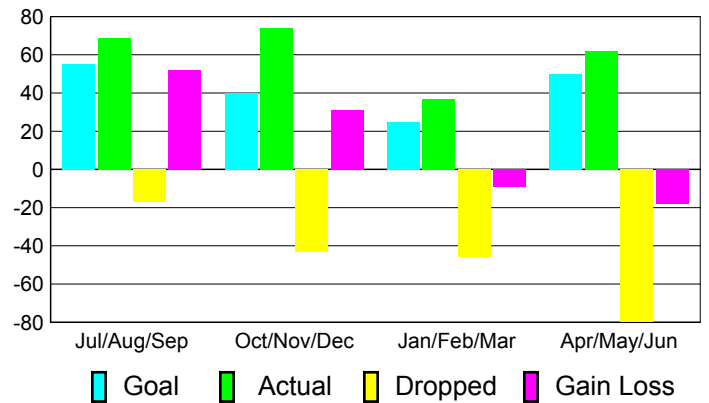

### YTD Status Quo Clubs 2010-2011

Status Quo Clubs Compared to Status Quo Members

## MEMBERSHIP

**Membership Results  
2010-2011**

**Membership  
2009-2010**

Month	Net Memb Goal	Actual New Memb	Actual Dropped Memb	Gain/Loss of Memb	Gain/Loss of Memb
Jul/Aug/Sep	55	69	-17	52	-27
Oct/Nov/Dec	40	74	-43	31	14
Jan/Feb/Mar	25	37	-46	-9	-2
Apr/May/June	50	62	-80	-18	-8
<b>Totals</b>	<b>170</b>	<b>242</b>	<b>-186</b>	<b>56</b>	<b>-23</b>

### Membership Results 2010-2011

Goal, New, Dropped, Gain/Loss

### Comparison of Membership Gain/Loss

Current Year Compared to the Previous Year