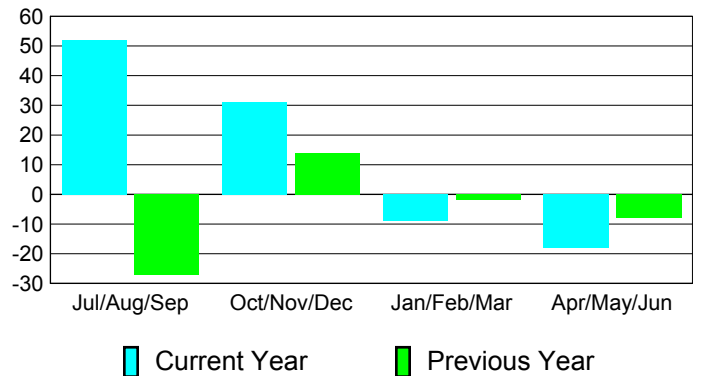

Gender Comparison 2010-2011

Male

Female