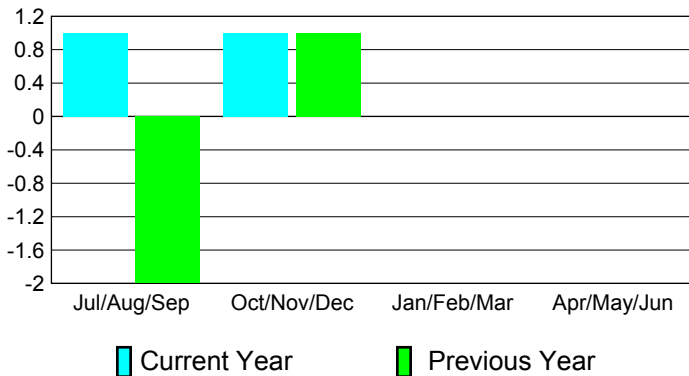

2010-2011 GMT Reports for District (or Undistricted) **District S 2**

GMT: Mr. Pedro Mario Marrello

Location: BOLIVIA

GMT CA: 3

CLUBS

**Club Results
2010-2011**

**Clubs
2009-2010**

Month	New Club Goal	Actual New Clubs	Actual Dropped Clubs	Gain/Loss of Clubs	Gain/Loss of Clubs
Jul/Aug/Sep	2	1	0	1	-2
Oct/Nov/Dec	1	2	-1	1	1
Jan/Feb/Mar	1	0	0	0	0
Apr/May/June	1	1	-1	0	0
Totals	5	4	-2	2	-1

Club Results 2010-2011

Goal, New, Dropped, Gain/Loss

Comparison of Club Gain/Loss

Current Year Compared to the Previous Year

YTD Status Quo Clubs 2010-2011

Status Quo Clubs Compared to Status Quo Members

MEMBERSHIP

**Membership Results
2010-2011**

**Membership
2009-2010**

Month	Net Memb Goal	Actual New Memb	Actual Dropped Memb	Gain/Loss of Memb	Gain/Loss of Memb
Jul/Aug/Sep	55	69	-17	52	-27
Oct/Nov/Dec	40	74	-43	31	14
Jan/Feb/Mar	25	37	-46	-9	-2
Apr/May/June	50	62	-80	-18	-8
Totals	170	242	-186	56	-23

Membership Results 2010-2011

Goal, New, Dropped, Gain/Loss

Comparison of Membership Gain/Loss

Current Year Compared to the Previous Year

Gender Comparison 2010-2011

Male

Female