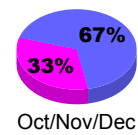

Gender Comparison 2010-2011